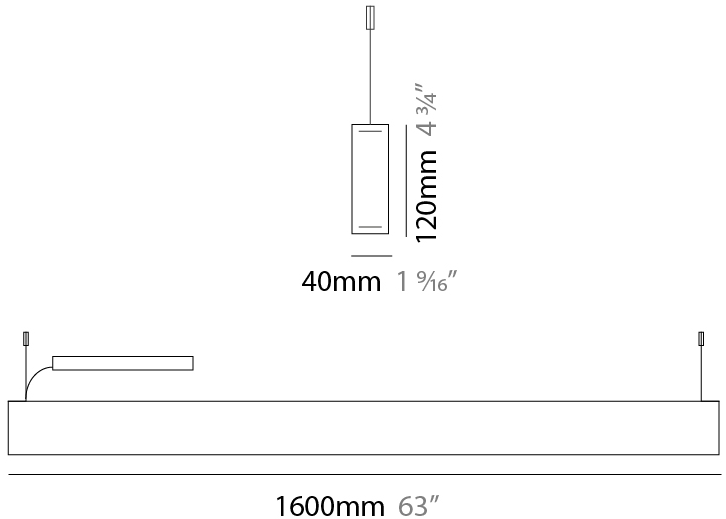

PROJECT _____
TYPE _____
SPECIFIER _____
QUANTITY _____
DATE _____

LED120 SUSPENSION

D71026-

base number   Color   Finish
Temperature   Options

1. To build a product code in our configurator select the specify button on the base model # product page
2. To build a manual product code on this datasheet choose from the options listed below in blue font and add the suffix to the base model #

GENERAL

Series: Woodlin
Subseries: LED120
Brand: Tunto
Division: Design
Mounting Type: Suspension
Mounting Location: Ceiling
Subcategory: Profile

PHYSICAL

Shape: Rectangle
Length (mm): 1600
Length (in): 63
Width (mm): 40
Width (in): 1 9/16
Height (mm): 120
Height (in): 4 3/4
Max. Overall Height (mm): 2120
Max. Overall Height (in): 83 7/16
Light Distribution: Direct / Indirect
Diffuser: Opal
Fixture Finish: WAL / ASH / OAK / BLK / WHI
Fixture Material: Wood
Cable Details: 2000mm / 78 3/4"

ELECTRICAL

Lamp Type: LED
Input Wattage (W): 74
Total Output Wattage (W): 63
Dimming: Tri-Mode (Non-Dimming and Phase Dimming (120Vac only) and 0-10V Dimming)
Driver Included: Yes
Driver Location: Integrated
Driver Type: Constant Current - Universal
Driver Class: Class 2
Input Voltage (V): 120 - 277
Constant Current (MA): 700

LED

Color Temperature (°K): 2700 / 3000 / 4000
Max. Delivered Lumen (lm): 3600
CRI: >93 CRI
Lamp Life (hrs): 50000

OPTICAL

RATINGS AND CERTIFICATIONS

Certified By: Certified for North American Standards
IP rating: IP20