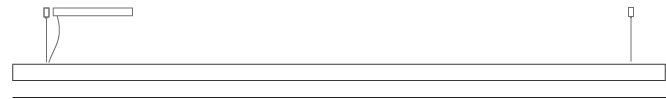

PROJECT
TYPE
SPECIFIER
QUANTITY
DATE

LED60 SUSPENSION

D71016-

base number
Color   Finish
Temperature   Options

1. To build a product code in our configurator select the specify button on the base model # product page
2. To build a manual product code on this datasheet choose from the options listed below in blue font and add the suffix to the base model #

GENERAL

Series: Woodlin
Subseries: LED60
Brand: Tunto
Division: Design
Mounting Type: Suspension
Mounting Location: Ceiling
Subcategory: Profile

PHYSICAL

Shape: Rectangle
Length (mm): 1000
Length (in): 39 3/8"
Width (mm): 60
Width (in): 2 3/8"
Height (mm): 60
Height (in): 2 3/8"
Max. Overall Height (mm): 2060
Max. Overall Height (in): 81 1/8"
Light Distribution: Direct
Diffuser: Opal
Fixture Finish: [WAL](#) / [ASH](#) / [OAK](#) / [BLK](#) / [WHI](#)
Fixture Material: Wood
Cable Details: 2000mm / 78 3/4"

ELECTRICAL

Lamp Type: LED
Input Wattage (W): 43
Total Output Wattage (W): 38
Dimming: Tri-Mode (Non-Dimming and Phase Dimming (120Vac only) and 0-10V Dimming)
Driver Included: Yes
Driver Location: Integrated
Driver Type: Constant Current - Universal
Driver Class: Class 2
Input Voltage (V): 120 - 277
Constant Current (MA): 700

LED

Color Temperature (°K): [2700](#) / [3000](#) / [4000](#)
Max. Delivered Lumen (lm): 3240
CRI: >93 CRI
Lamp Life (hrs): 50000

OPTICAL

RATINGS AND CERTIFICATIONS

Certified By: Certified for North American Standards
IP rating: IP20

1000mm 39 3/8"

60mm 2 3/8"

Direct