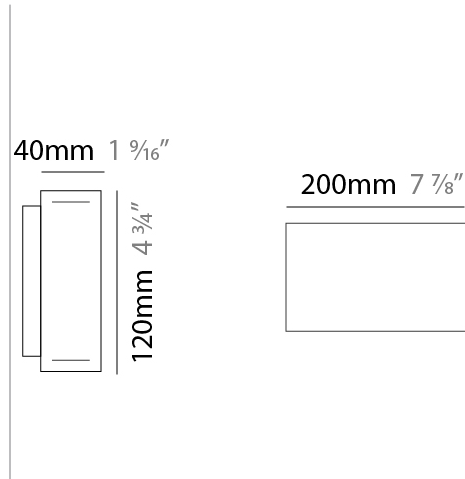

LED120 SURFACE

D73027-

base number
Color   Finish
Temperature   Options

1. To build a product code in our configurator select the specify button on the base model # product page
2. To build a manual product code on this datasheet choose from the options listed below in blue font and add the suffix to the base model #

GENERAL

Series: Woodlin
Subseries: LED120
Brand: Tunto
Division: Design
Mounting Type: Surface
Mounting Location: Wall
Subcategory: Profile

PHYSICAL

Shape: Rectangle
Length (mm): 200
Length (in): 7 ⁷/₈
Width (mm): 40
Width (in): 1 ⁹/₁₆
Height (mm): 120
Height (in): 4 ³/₄
Extension (mm): 40
Extension (in): 1 ⁹/₁₆
Light Distribution: Direct / Indirect
Diffuser: Opal
Fixture Finish: [WAL / ASH / OAK / BLK / WHI](#)
Fixture Material: Wood

ELECTRICAL

Lamp Type: LED
Input Wattage (W): 6
Total Output Wattage (W): 4.5
Dimming: Tri-Mode (Non-Dimming and Phase Dimming (120Vac only) and 0-10V Dimming)
Driver Included: Yes
Driver Location: Remote
Driver Type: Constant Current - Universal
Driver Class: Class 2
Housing: ENCP3
Input Voltage (V): 120 - 277
Constant Current (MA): 500

LED

Color Temperature (°K): [2700 / 3000 / 4000](#)
Max. Delivered Lumen (lm): 300
CRI: >93 CRI
Lamp Life (hrs): 50000

OPTICAL

RATINGS AND CERTIFICATIONS

Certified By: Certified for North American Standards
IP rating: IP20

PROJECT	_____
TYPE	_____
SPECIFIER	_____
QUANTITY	_____
DATE	_____